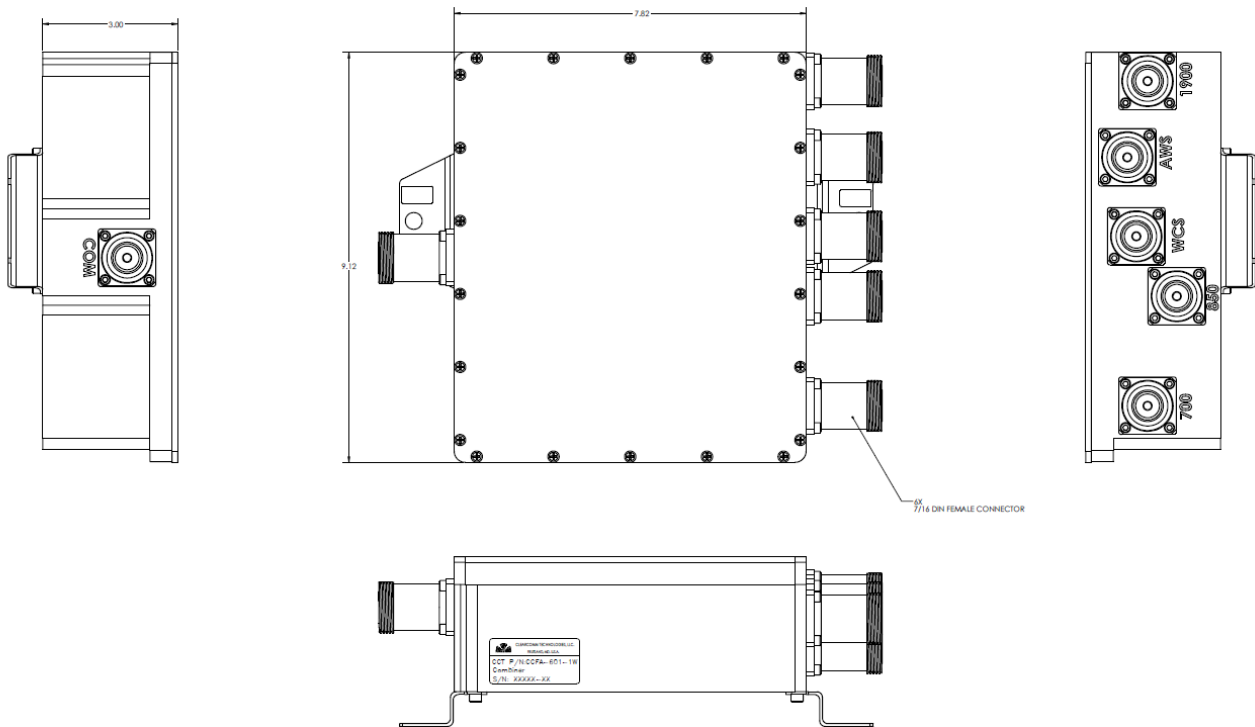

Mechanical Specifications

CONNECTORS

4.3/10.0 Female (Long Neck)
Optional: 7/16 DIN, Type 'N'

SIZE

7.8 X 9.1 X 2.9" Excluding Connectors

WEIGHT

Approx. 8 lbs.

OUTLINE DRAWING